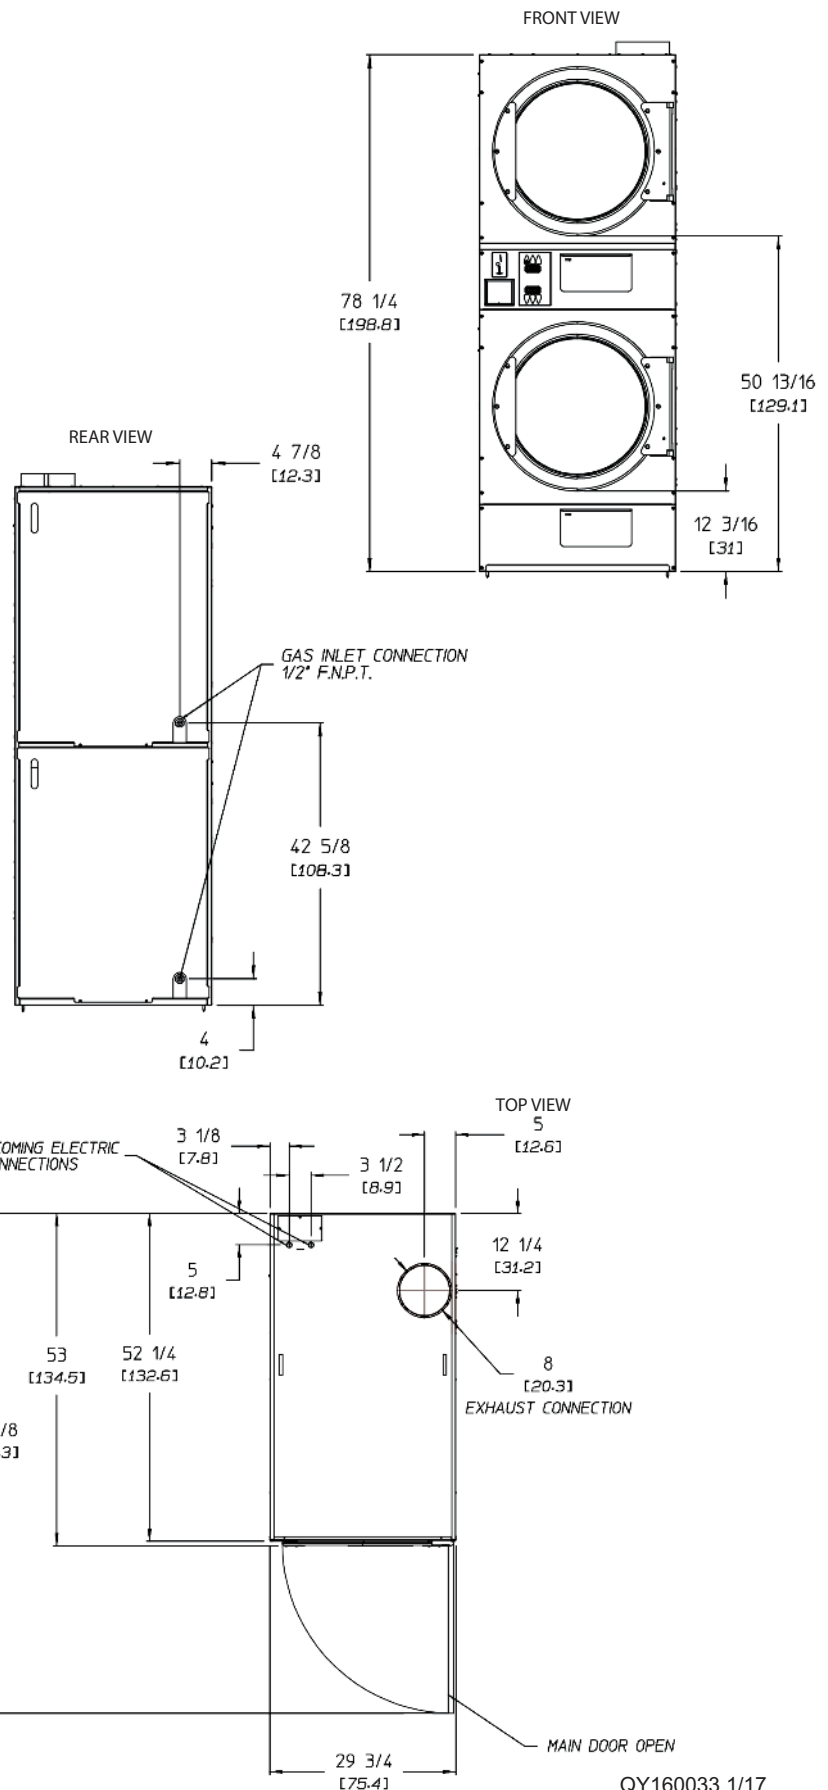

ADC AD-333

30-lb x 2 Capacity Coin Stack Dryer

Standard Features:

- 30-lb. x 2 capacity
- 10.1 cu. ft. volume
- 72,000 Btu/hr heat input, 400 cfm airflow per pocket
- Partial axial airflow
- Steel door with gasketless glass
- One 8" diameter top exhaust connection
- 1/2" gas connection per pocket
- Single coin drop
- Fits through a standard 36" door
- Available in gas heat
- Available in gray or white front and cabinet

Your local ADC independent authorized distributor

ADC AD-333

AD-333 Specifications	
Tumbler Capacity (dry weight) (per pocket)	30 lbs. (13.60 kg)
Tumbler Diameter	27-1/4" (69.21 cm)
Tumbler Depth	30" (76.20 cm)
Tumbler Volume (per pocket)	10.1 cu ft (286 L)
Tumbler/Drive Motor (per pocket)	1/2 hp (0.37 kW)
Blower/Fan Motor	N/A
Door Opening (Diameter)	21-1/2" (54.61 cm)
Door Sill Height	top pocket 52-7/8" (134.3 cm) bottom pocket 14-1/4" (36.2 cm)
Dryers per 20'/40' Container	11 / 22
Dryers per 48'/53' Truck	30 / 33
Width	29-3/4" (75.4 cm)
Depth	52-1/4" (132.6 cm)
Height	78-1/4" (198.8 cm)
Airflow	60 Hz 400 cfm (11.3 cmm) 50 Hz 340 cfm (9.6 cmm)
Exhaust Connection	8" (20.32 cm)
GAS MODEL:	Voltage Available 120-240v 1ø, 2w Approx. Net Wt. 675 lbs. (306 kg) Approx. Ship Wt. 710 lbs. (322 kg) Heat Input (per pocket) 72,000 btu/hr (18,143 kcal/hr) Inlet Pipe Connection (per pocket) 1/2" F.N.P.T.

Specifications in parentheses are metric equivalents.

10/16

Electrical Specs are per pocket.

Electrical Service Specifications					
GAS (Non-Reversing)					
SERVICE VOLTAGE	PHASE	WIRE SERVICE	APPROX AMP DRAW		CIRCUIT BREAKER
			60 Hz	50 Hz	
120	1ø	2	8.7	--	15
208	1ø	2	5.2	--	15
220	1ø	2	4.9	5	15
230	1ø	2	4.8	--	15
240	1ø	2	4.8	--	15